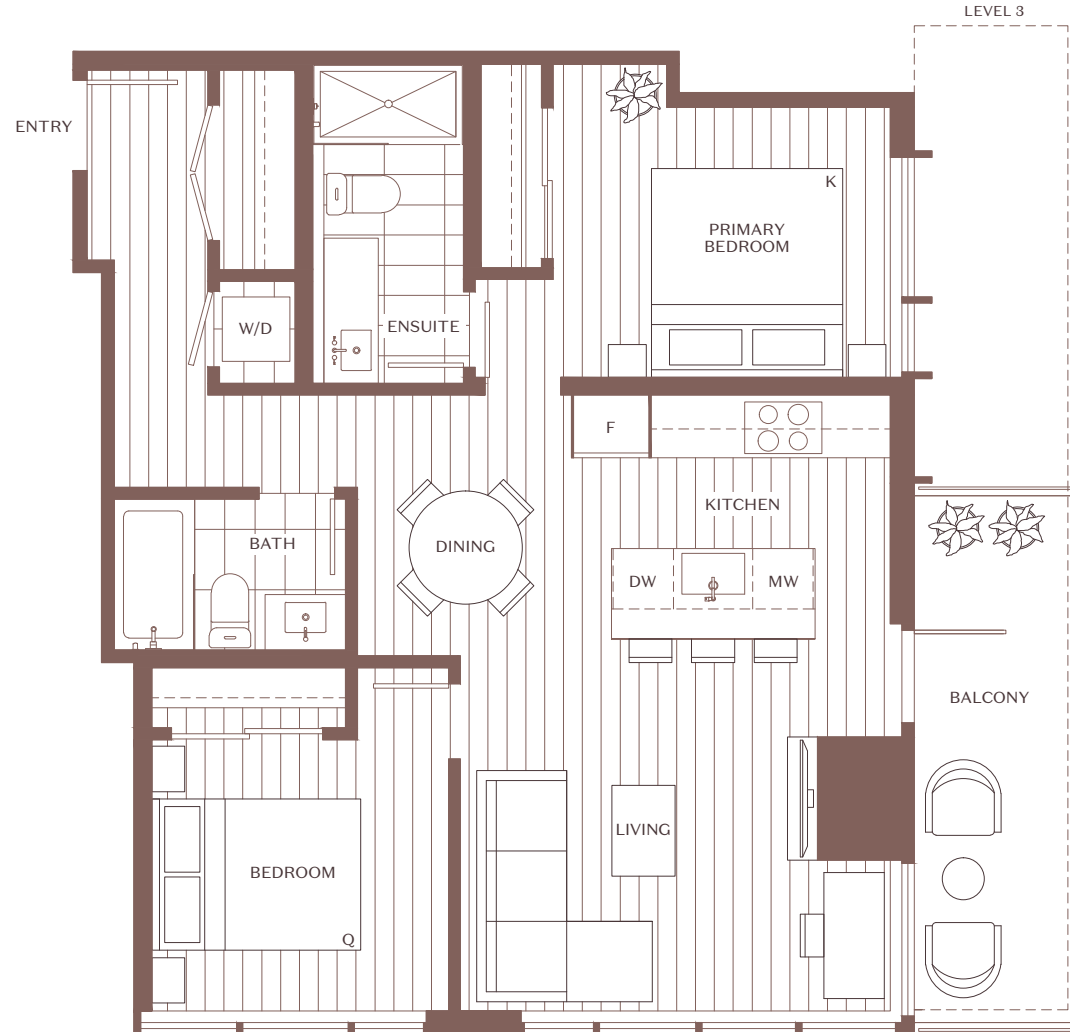

1 Bedroom + Den + 1 Bath

INTERIOR SF: 538
 EXTERIOR SF: 120-175
 TOTAL SF: 658-713

All sizes and dimensions shown are approximate only and are subject to change. To maintain the standards of this development, the developer reserves the right to make changes and modifications to specifications and materials without notice. Images, view representations, drawings (including furniture and TV placement) and digital renderings are for illustrative purposes only. This is not an offering for sale. Any such offer can only be made by way of disclosure statement. E. & O.E. TM denotes one or more trademarks of Qualex-Landmark Living Inc. used under license by Qualex-Landmark Como Lake Limited Partnership.

2 Bedroom + 2 Bath

INTERIOR SF: 856
 EXTERIOR SF: 99-186
 TOTAL SF: 955-1,042

Home Type T-C2a

Tower Homes

IRONWOOD

2 Bedroom + 2 Bath

INTERIOR SF: 856
 EXTERIOR SF: 99-186
 TOTAL SF: 955-1,042

Home Type T-D1a

Tower Homes

IRONWOOD

3 Bedroom + 2 Bath

INTERIOR SF: 950
EXTERIOR SF: 69
TOTAL SF: 1,019

Home Type T-D1b

Tower Homes

3 Bed + 2 Bath
with lockoff suite

INTERIOR SF: 950

EXTERIOR SF: 69

TOTAL SF: 1,019

IRONWOOD

LEVEL 3

LEVEL 4-12

QL **QUALEX -
LANDMARK**