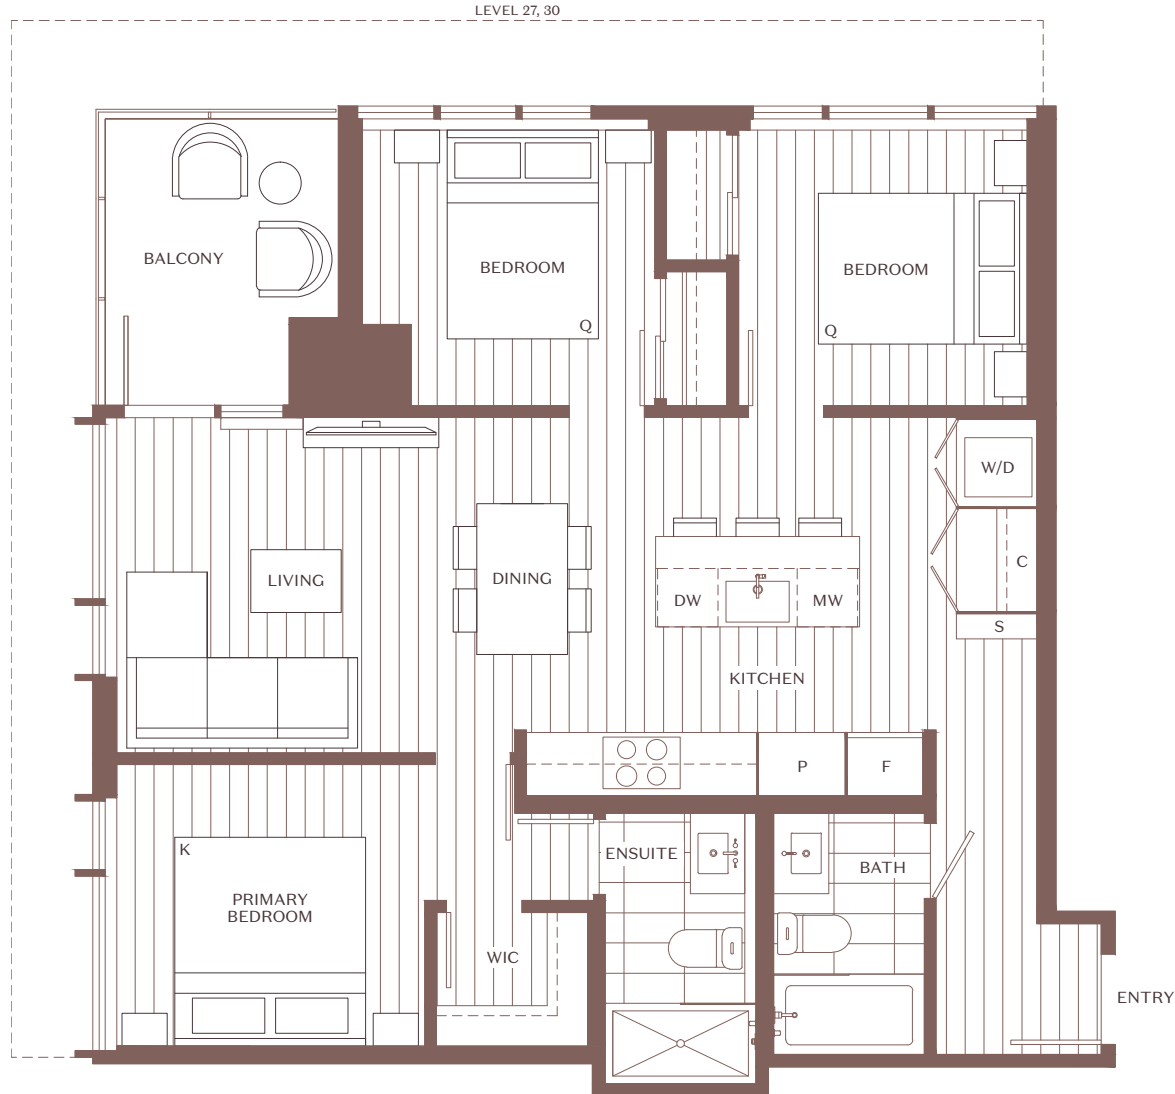

1 Bedroom + Den + 1 Bath

INTERIOR SF: 538
 EXTERIOR SF: 120-175
 TOTAL SF: 658-713

All sizes and dimensions shown are approximate only and are subject to change. To maintain the standards of this development, the developer reserves the right to make changes and modifications to specifications and materials without notice. Images, view representations, drawings (including furniture and TV placement) and digital renderings are for illustrative purposes only. This is not an offering for sale. Any such offer can only be made by way of disclosure statement. E. & O.E. TM denotes one or more trademarks of Qualex-Landmark Living Inc. used under license by Qualex-Landmark Como Lake Limited Partnership.

2 Bedroom + 2 Bath

INTERIOR SF: 856
 EXTERIOR SF: 99-186
 TOTAL SF: 955-1,042

Home Type T-C2a

Tower Homes

IRONWOOD

2 Bedroom + 2 Bath

INTERIOR SF: 856
 EXTERIOR SF: 99-186
 TOTAL SF: 955-1,042

Home Type T-D1a

Tower Homes

IRONWOOD

3 Bedroom + 2 Bath

INTERIOR SF: 950
EXTERIOR SF: 69
TOTAL SF: 1,019

Home Type T-D1b

Tower Homes

3 Bed + 2 Bath
with lockoff suite

INTERIOR SF: 950

EXTERIOR SF: 69

TOTAL SF: 1,019

IRONWOOD

LEVEL 3

LEVEL 4-12

QL **QUALEX -
LANDMARK**