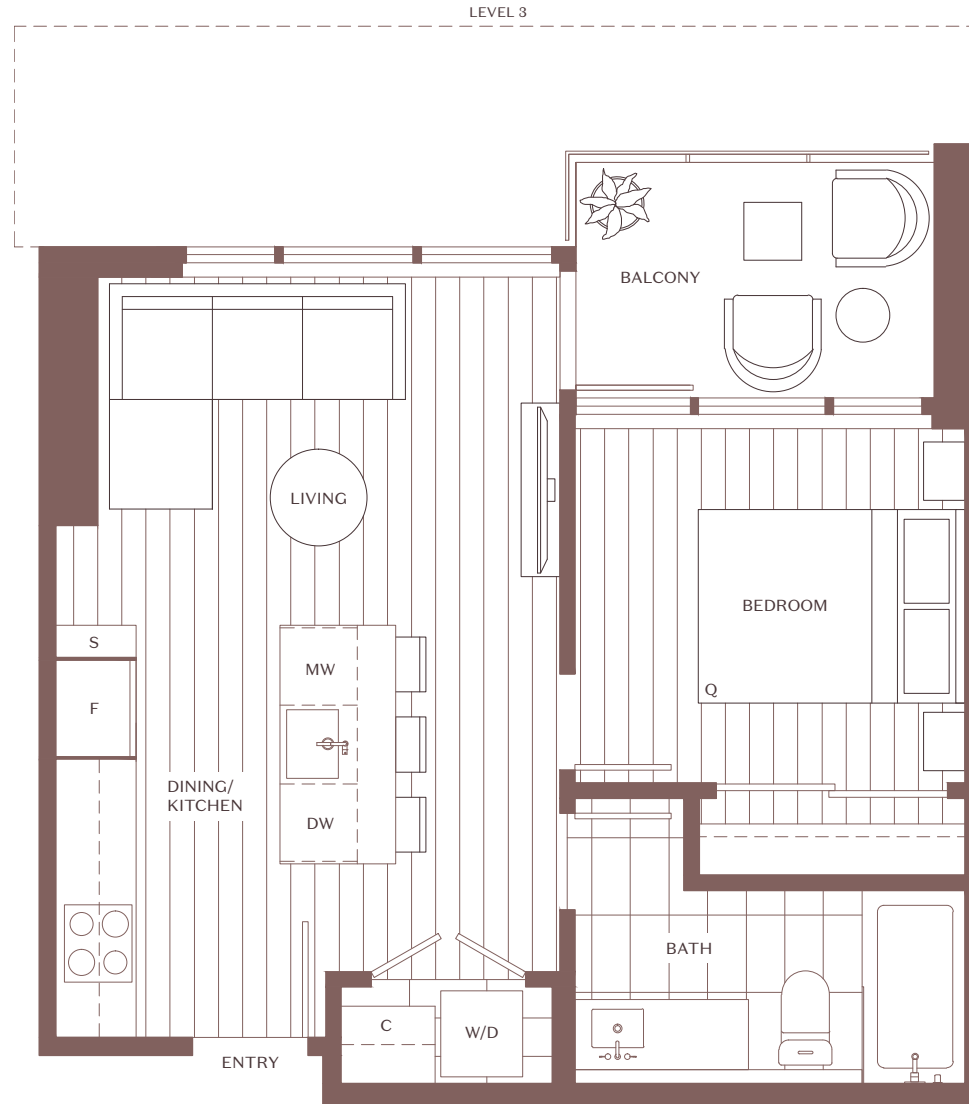

Home Type T-A1

Tower Homes

IRONWOOD

1 Bedroom + 1 Bath

INTERIOR SF: 496
 EXTERIOR SF: 57-181
 TOTAL SF: 533-677

Home Type T-Ala

Tower Homes

IRONWOOD

1 Bedroom + 1 Bath

INTERIOR SF: 496
 EXTERIOR SF: 57-181
 TOTAL SF: 533-677

Home Type T-A2

Tower Homes

IRONWOOD

1 Bedroom + 1 Bath

INTERIOR SF: 492
 EXTERIOR SF: 96-243
 TOTAL SF: 588-735

Home Type T-B1

Tower Homes

IRONWOOD

1 Bedroom + Den + 1 Bath

INTERIOR SF: 562
 EXTERIOR SF: 61-126
 TOTAL SF: 623-688

QL QUALEX - LANDMARK

Home Type T-B2

Tower Homes

IRONWOOD

1 Bedroom + Den + 1 Bath

INTERIOR SF: 538
 EXTERIOR SF: 120-175
 TOTAL SF: 658-713

All sizes and dimensions shown are approximate only and are subject to change. To maintain the standards of this development, the developer reserves the right to make changes and modifications to specifications and materials without notice. Images, view representations, drawings (including furniture and TV placement) and digital renderings are for illustrative purposes only. This is not an offering for sale. Any such offer can only be made by way of disclosure statement. E. & O.E. TM denotes one or more trademarks of Qualex-Landmark Living Inc. used under license by Qualex-Landmark Como Lake Limited Partnership.