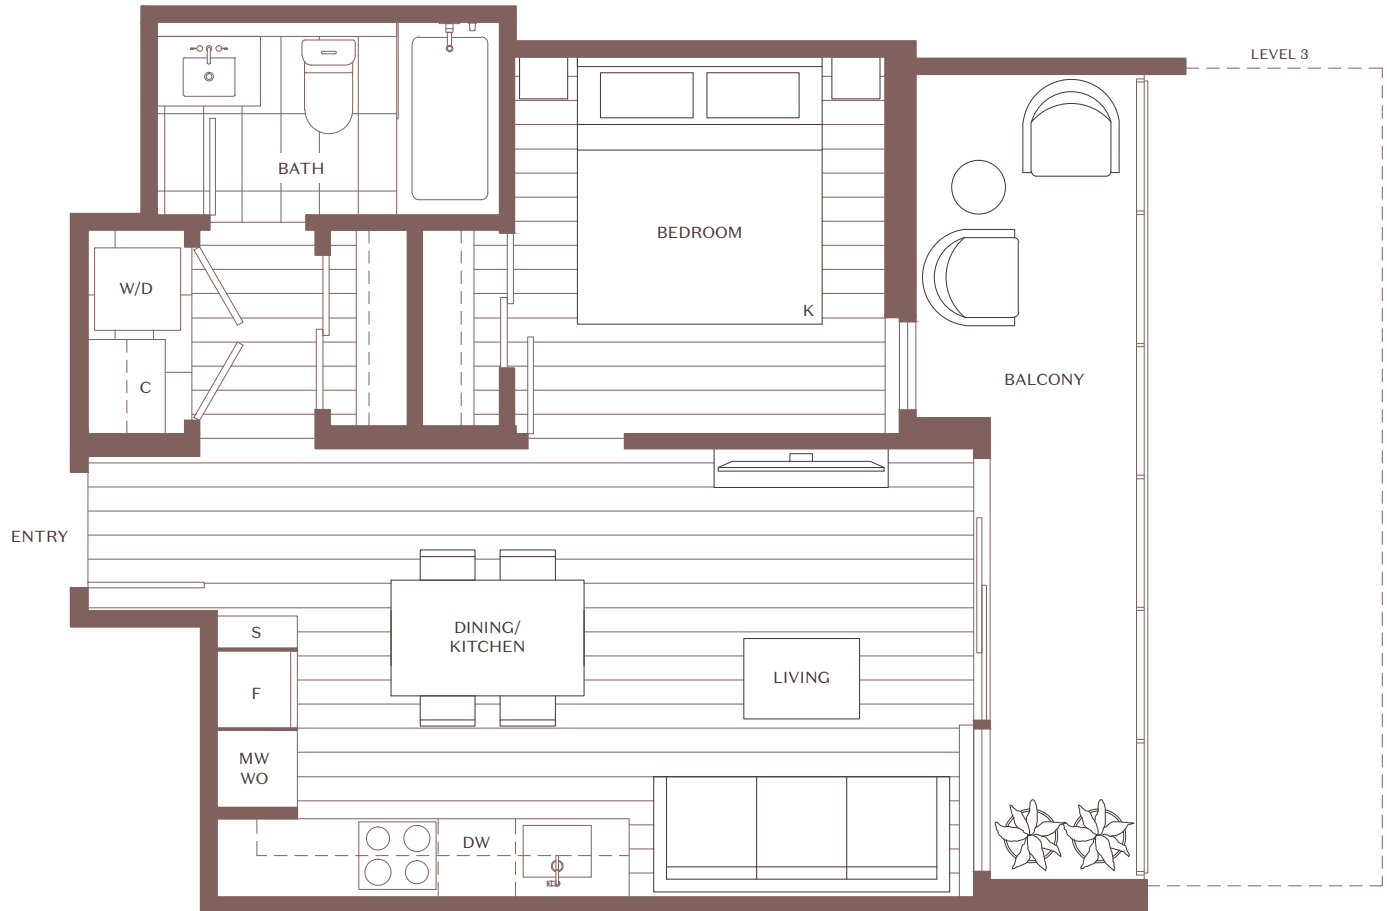

Home Type T-A1

Tower Homes

IRONWOOD

1 Bedroom + 1 Bath

INTERIOR SF: 496
 EXTERIOR SF: 57-181
 TOTAL SF: 533-677

Home Type T-Ala

Tower Homes

IRONWOOD

1 Bedroom + 1 Bath

INTERIOR SF: 496
 EXTERIOR SF: 57-181
 TOTAL SF: 533-677

Home Type T-A2

Tower Homes

IRONWOOD

1 Bedroom + 1 Bath

INTERIOR SF: 492
 EXTERIOR SF: 96-243
 TOTAL SF: 588-735

Home Type T-B1

Tower Homes

IRONWOOD

1 Bedroom + Den + 1 Bath

INTERIOR SF: 562
 EXTERIOR SF: 61-126
 TOTAL SF: 623-688

QL QUALEX - LANDMARK

Home Type T-B2

Tower Homes

IRONWOOD

1 Bedroom + Den + 1 Bath

INTERIOR SF: 538
 EXTERIOR SF: 120-175
 TOTAL SF: 658-713

All sizes and dimensions shown are approximate only and are subject to change. To maintain the standards of this development, the developer reserves the right to make changes and modifications to specifications and materials without notice. Images, view representations, drawings (including furniture and TV placement) and digital renderings are for illustrative purposes only. This is not an offering for sale. Any such offer can only be made by way of disclosure statement. E. & O.E. TM denotes one or more trademarks of Qualex-Landmark Living Inc. used under license by Qualex-Landmark Como Lake Limited Partnership.