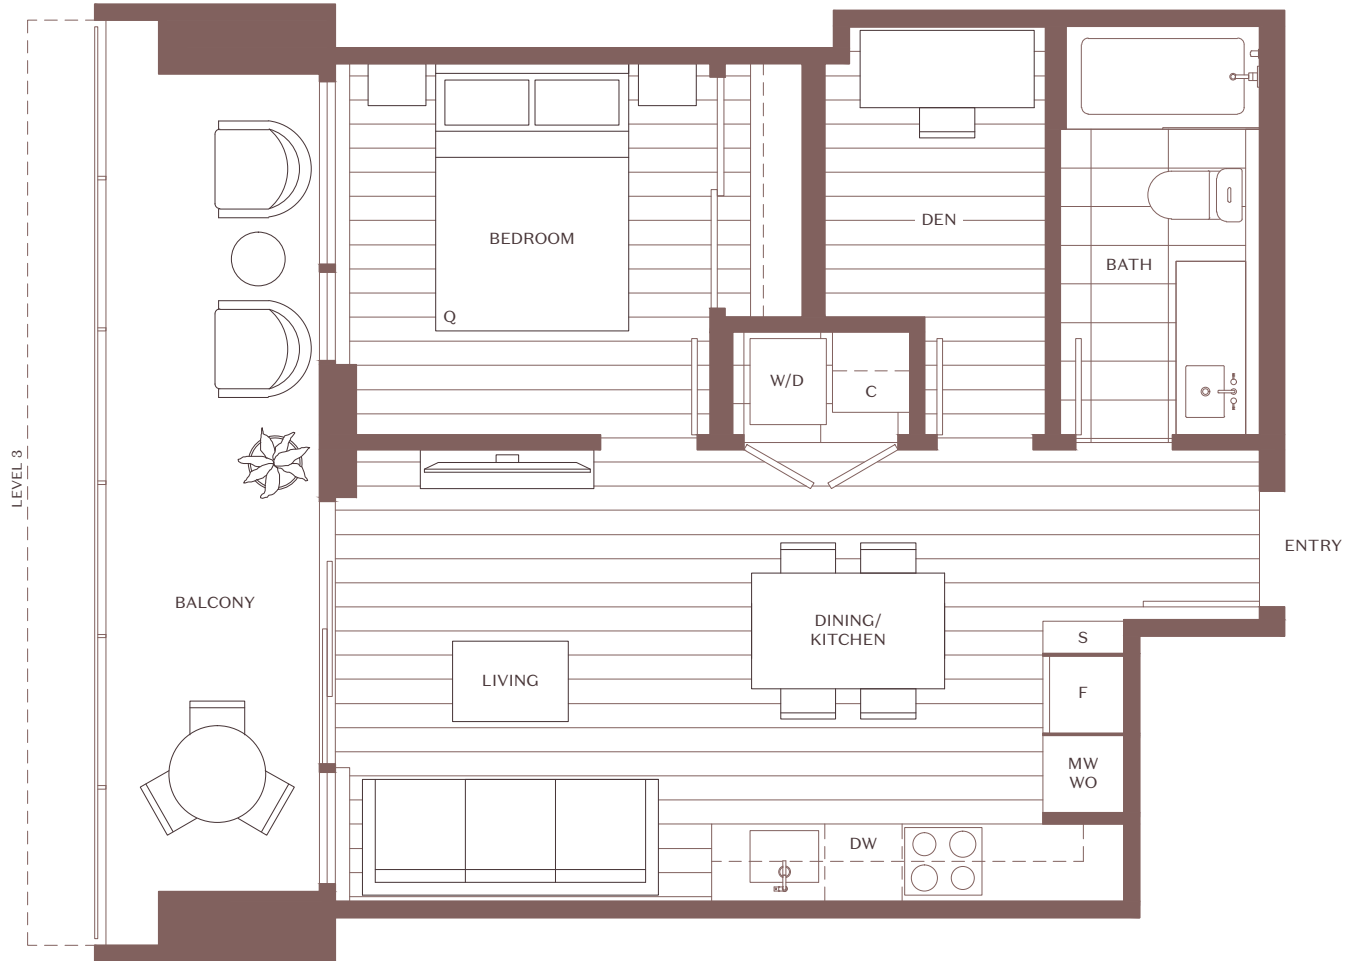

Home Type T-A1

Tower Homes

IRONWOOD

1 Bedroom + 1 Bath

INTERIOR SF: 496
 EXTERIOR SF: 57-181
 TOTAL SF: 533-677

Home Type T-Ala

Tower Homes

IRONWOOD

1 Bedroom + 1 Bath

INTERIOR SF: 496
 EXTERIOR SF: 57-181
 TOTAL SF: 533-677

Home Type T-A2

Tower Homes

IRONWOOD

1 Bedroom + 1 Bath

INTERIOR SF: 492
 EXTERIOR SF: 96-243
 TOTAL SF: 588-735

Home Type T-B1

Tower Homes

IRONWOOD

1 Bedroom + Den + 1 Bath

INTERIOR SF: 562
 EXTERIOR SF: 61-126
 TOTAL SF: 623-688

QL QUALEX - LANDMARK

Home Type T-B2

Tower Homes

IRONWOOD

1 Bedroom + Den + 1 Bath

INTERIOR SF: 538
 EXTERIOR SF: 120-175
 TOTAL SF: 658-713

All sizes and dimensions shown are approximate only and are subject to change. To maintain the standards of this development, the developer reserves the right to make changes and modifications to specifications and materials without notice. Images, view representations, drawings (including furniture and TV placement) and digital renderings are for illustrative purposes only. This is not an offering for sale. Any such offer can only be made by way of disclosure statement. E. & O.E. TM denotes one or more trademarks of Qualex-Landmark Living Inc. used under license by Qualex-Landmark Como Lake Limited Partnership.